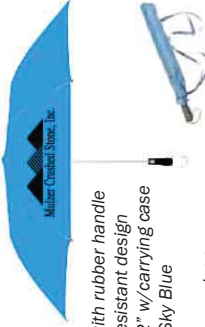

2013 Oct. Mulzer Gear Items

Buck Bantam Knife

Folding pocket knife with 2-3/4" stainless steel drop point blade.
Closed length: 3-3/4"
Overall length: 6-1/2"
Price: $18

Case Lockback Knife

Lockback knife pattern, 3-1/8" closed, brushed stainless steel handles
2" Tru-Sharp surgical stainless steel locking blade.
Price: $35

Ergonomic Stadium Seat

Large Ergonomic Seat Back, Elastic strap seat, Folds up, easily carried & stored.
Order in Red, Black, Royal or Green.
Price: $35

Golf Umbrella

58" Arc, with rubber handle
Wind resistant design
Folds to 22" w/carrying case
Sky Blue
Price: $13